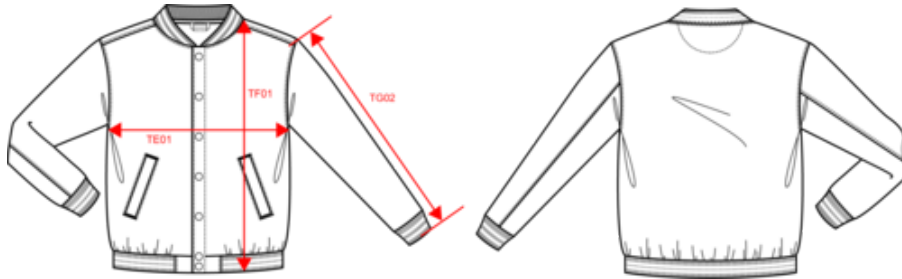

KARIBAN

K497

Unisex teddy fleece jacket

- The timeless Teddy inspired by American colleges.
- Optimum comfort.
- Urban and versatile.

70% cotton/30% polyester. 3-thread brushed fleece. Contrasting set-in sleeves. Contrasting press stud closure. Ribbed neck, sleeves and hem with contrasting stripe details. 2 contrasting piped front pockets. Twill taping and hanging loop at inner collar. No brand label at neck, only size tag for easy rebranding. A true icon, the Teddy is timeless. You can see it everywhere, from streets to schools and even on red carpets. Certified STANDARD 100 by OEKO-TEX® CQ1007/7, IFTH.

K497

Unisex teddy fleece jacket

Dimensions (cm)

Measurements in cm	XS	S	M	L	XL	XXL	3XL
TE01 - 1/2 chest width at 1.5cm below armhole	49.00	52.00	55.00	58.00	61.00	64.00	67.00
TF01 - Total height from HSP	65.00	67.00	69.00	71.00	73.00	75.00	77.00
TG02 - Long sleeve length	63.00	64.00	65.00	66.00	67.00	68.00	69.00